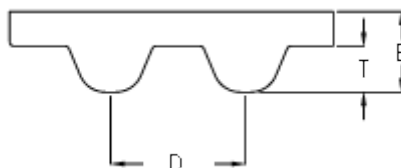

Data Sheet

Article number: 602932750056

Description: Gates timing belt POWERGRIP®
GTX 520 8MX 30

Measures

D (Pitch)	= 8
Height B mm	= 5.6
Height T mm	= 3.4
Length	= 520
Number of teeth	= 65
Type	= 520 8MX 30
Width	= 30